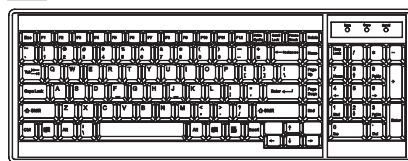

Gb G keyboard integrated with trackball