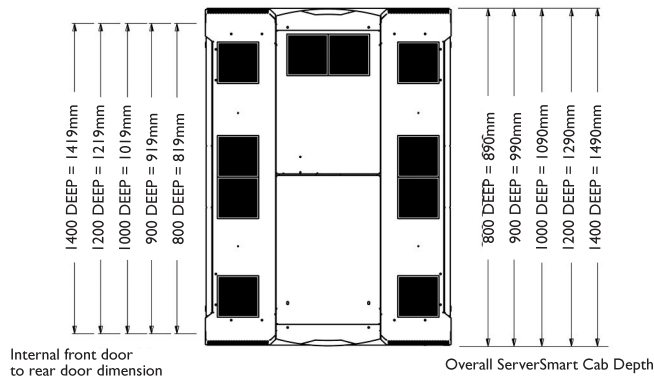

Cabinet Components

ServerSmart Cab

Please note numbers shown on the outside of the circle represent the quantity of each item as standard

5₄ eg. Item 5 (Corner Posts) is a quantity of 4 per cabinet

- | | |
|--------------------------|--|
| 1. Top cover assembly | 6. Mounting post |
| 2. Bottom cover assembly | 7. Infill panel (on 700 and 800 wide only) |
| 3. Depth support member | 8. Side panel |
| 4. Cover eyebrow | 9. Front door to suit |
| 5. Corner post | 10. Rear door to suit |

ServerSmart Cab Depth Measurements

Size conversions: 1U = 44.45mm = 1 3/4" 600mm = 24" 700mm = 28" 800mm = 32" 1kg = 2.2lbs