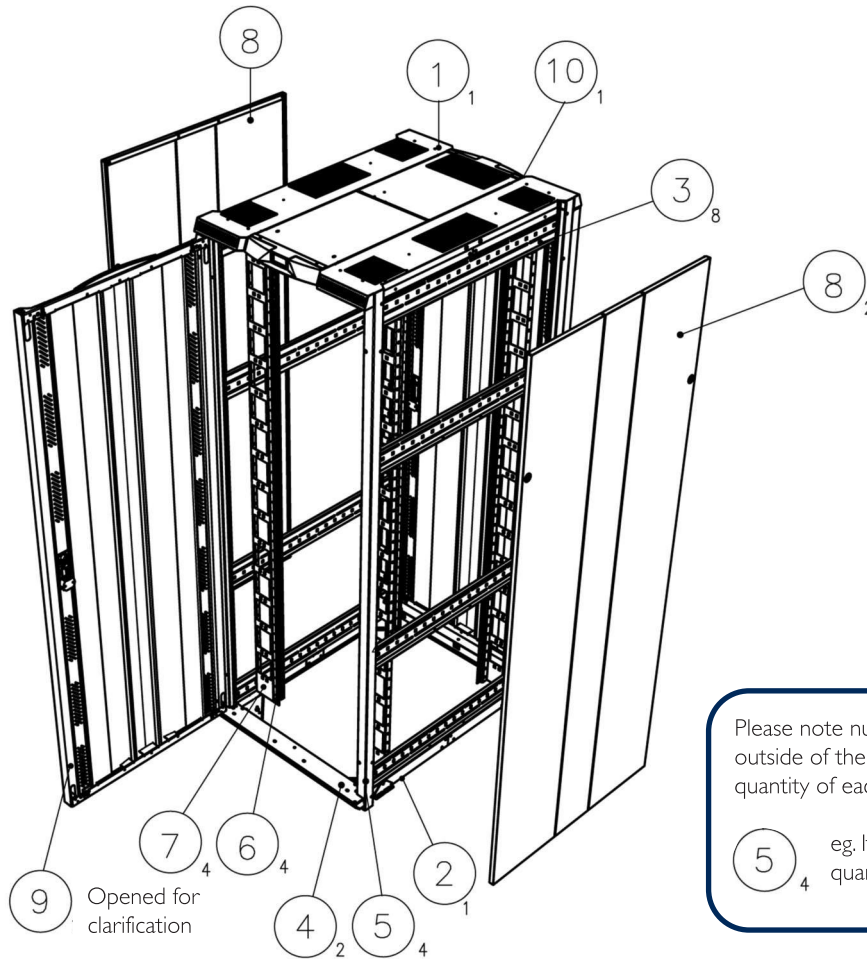

Cabinet Components

ServerSmart Cab

Please note numbers shown on the outside of the circle represent the quantity of each item as standard

5₄ eg. Item 5 (Corner Posts) is a quantity of 4 per cabinet

- | | |
|--------------------------|--|
| 1. Top cover assembly | 6. Mounting post |
| 2. Bottom cover assembly | 7. Infill panel (on 700 and 800 wide only) |
| 3. Depth support member | 8. Side panel |
| 4. Cover eyebrow | 9. Front door to suit |
| 5. Corner post | 10. Rear door to suit |

ServerSmart Cab Depth Measurements

Size conversions: 1U = 44.45mm = 1 3/4" 600mm = 24" 700mm = 28" 800mm = 32" 1kg = 2.2lbs